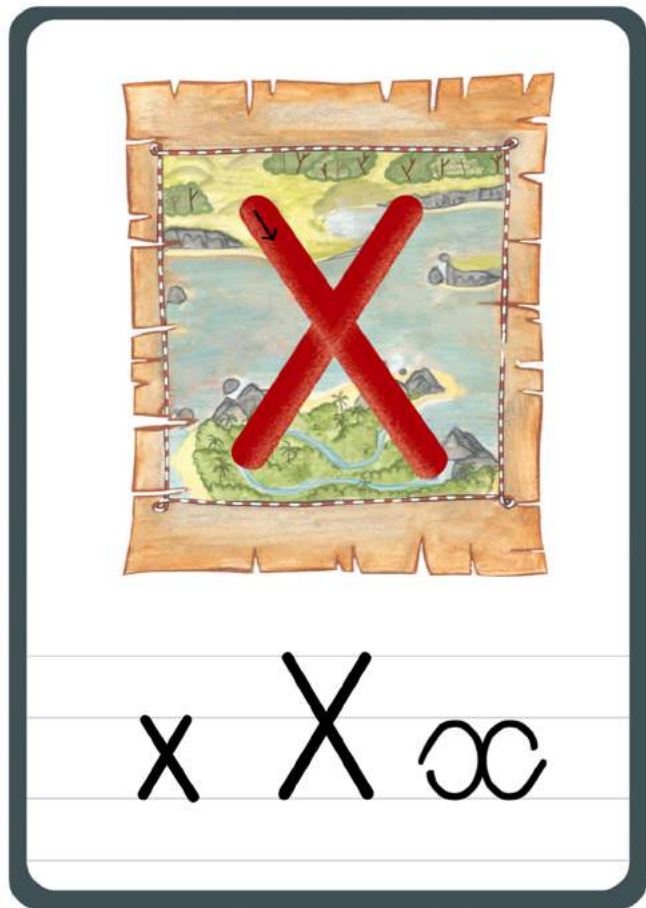

i | i

j J j

k K k

l L l

q Q q

s S s

t T t

u U u

A vibrant illustration of a savanna landscape. A large, light green letter 'Z' is the central focus, with small arrows indicating the direction of the stroke. To the left of the top horizontal bar of the 'Z' is a zebra. To the right of the top bar is a rabbit sitting on a rock. To the left of the bottom horizontal bar is a tree and a small animal. To the right of the bottom bar is another zebra. The background includes rocks and green bushes.

z Z z

A futuristic cityscape with a blue, crystalline structure. A large, light blue letter 'R' is the central focus, with a small arrow indicating the direction of the stroke. To the left of the vertical stem of the 'R' is a rabbit in a blue suit. To the right of the stem is a robot. To the right of the curved top of the 'R' is another robot. The background includes a satellite dish and a sign that says 'Iron Oil City'. The scene is set on a brown ground line.