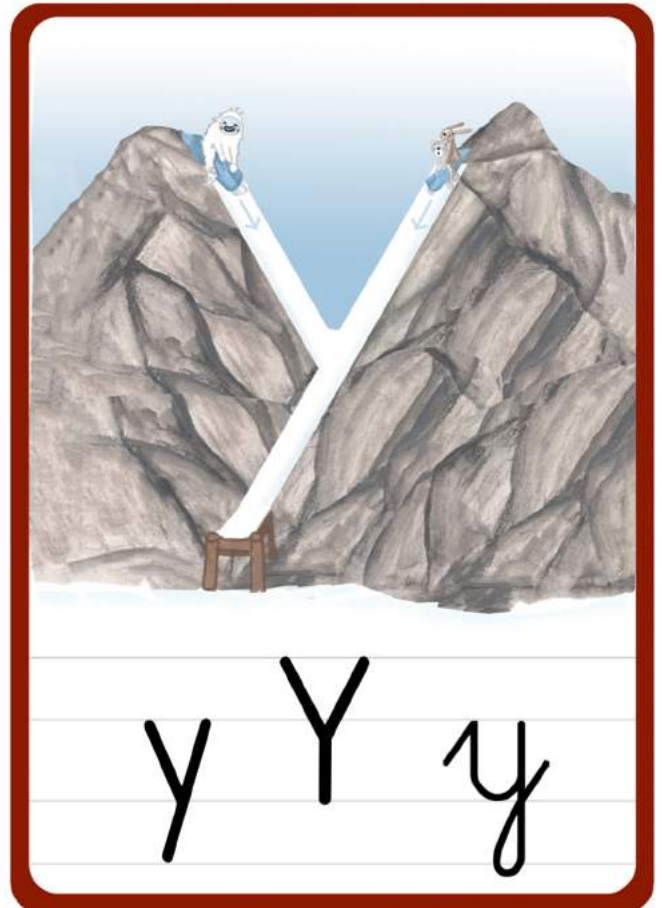

A vibrant illustration of a savanna landscape. A large, light green letter 'Z' is the central focus, with small arrows indicating the direction of the stroke. To the left of the top horizontal bar of the 'Z' is a zebra. To the right of the top bar is a rabbit sitting on a rock. To the left of the bottom horizontal bar is a tree and a small animal. To the right of the bottom bar is another zebra. The background includes rocks and green bushes.

z Z z

A futuristic cityscape with a blue, crystalline structure. A large, light blue letter 'R' is the central focus, with a small arrow indicating the direction of the stroke. To the left of the vertical stem of the 'R' is a rabbit in a blue suit. To the right of the stem is a robot. To the right of the curved top of the 'R' is another robot. The background includes a satellite dish and a sign that says 'Iron Oil City'. The scene is set on a brown ground line.