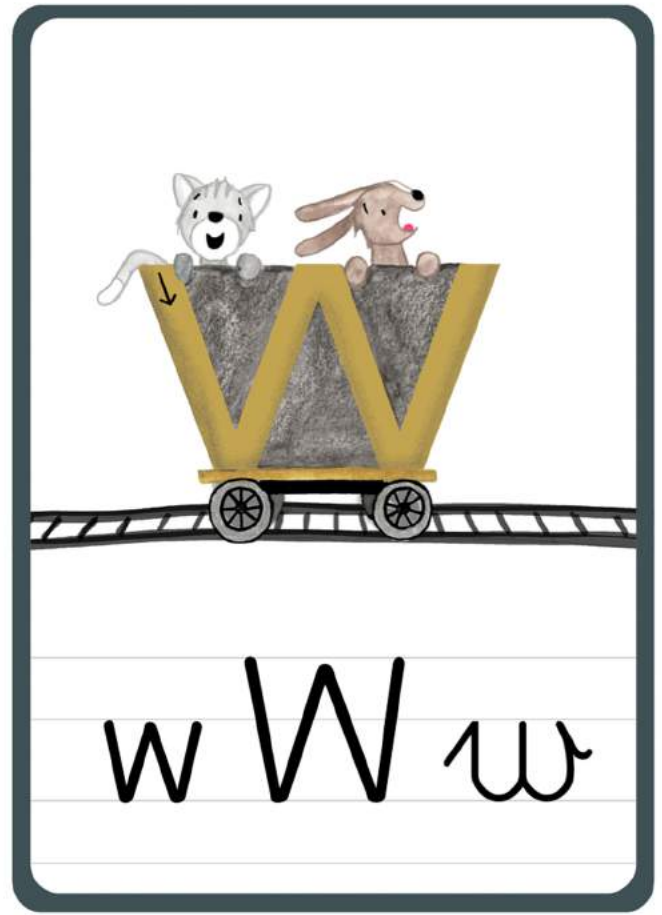

i | i

j J j

k K k

l L l

q Q q

s S s

t T t

u U u

A vibrant illustration of a savanna landscape. A large, light green letter 'Z' is the central focus, with small arrows indicating the direction of the stroke. To the left of the top horizontal bar of the 'Z' is a zebra. To the right of the top bar is a rabbit sitting on a rock. To the left of the bottom horizontal bar is a tree and a small animal. To the right of the bottom bar is another zebra. The background includes rocks and green bushes.

z Z z

A futuristic cityscape with a blue, crystalline structure. A large, light blue letter 'R' is the central focus, with a small arrow indicating the direction of the stroke. To the left of the vertical stem of the 'R' is a rabbit in a blue suit. To the right of the stem is a robot. To the right of the curved top of the 'R' is another robot. The background includes a satellite dish and a sign that says 'Iron Oil City'. The scene is set on a brown ground line.