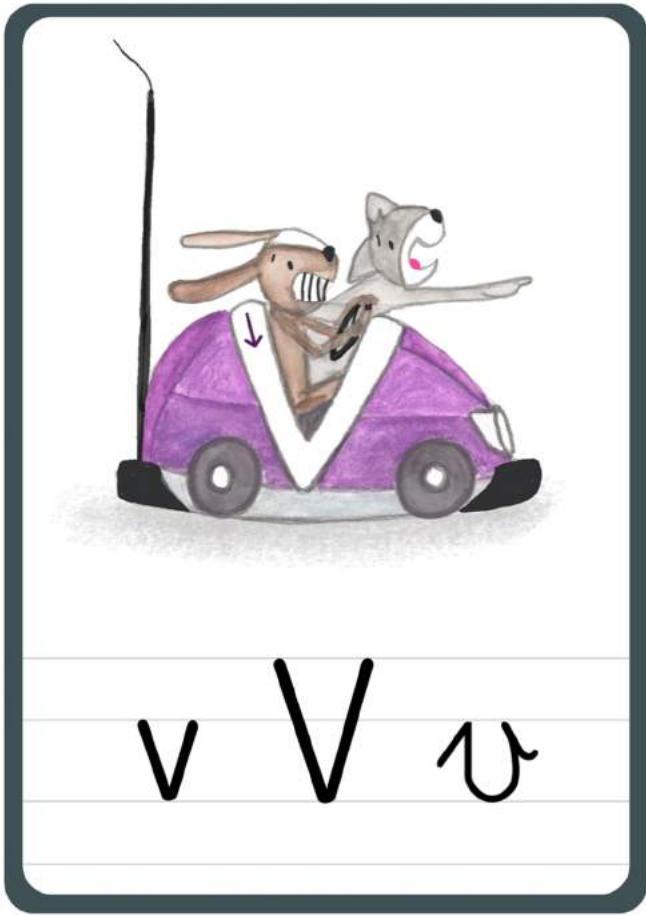

A vibrant illustration of a savanna landscape. A large, light green letter 'Z' is the central focus, with small arrows indicating the direction of the stroke. To the left of the top horizontal bar of the 'Z' is a zebra. To the right of the top bar is a rabbit sitting on a rock. To the left of the bottom horizontal bar is a tree and a small animal. To the right of the bottom bar is another zebra. The background includes rocks and green bushes.

z Z z

A futuristic cityscape with a blue, crystalline structure. A large, light blue letter 'R' is the central focus, with a small arrow indicating the direction of the stroke. To the left of the vertical stem of the 'R' is a rabbit in a blue suit. To the right of the stem is a robot. To the right of the curved top of the 'R' is another robot. The background includes a satellite dish and a sign that says 'Iron Oil City'. The scene is set on a brown ground line.